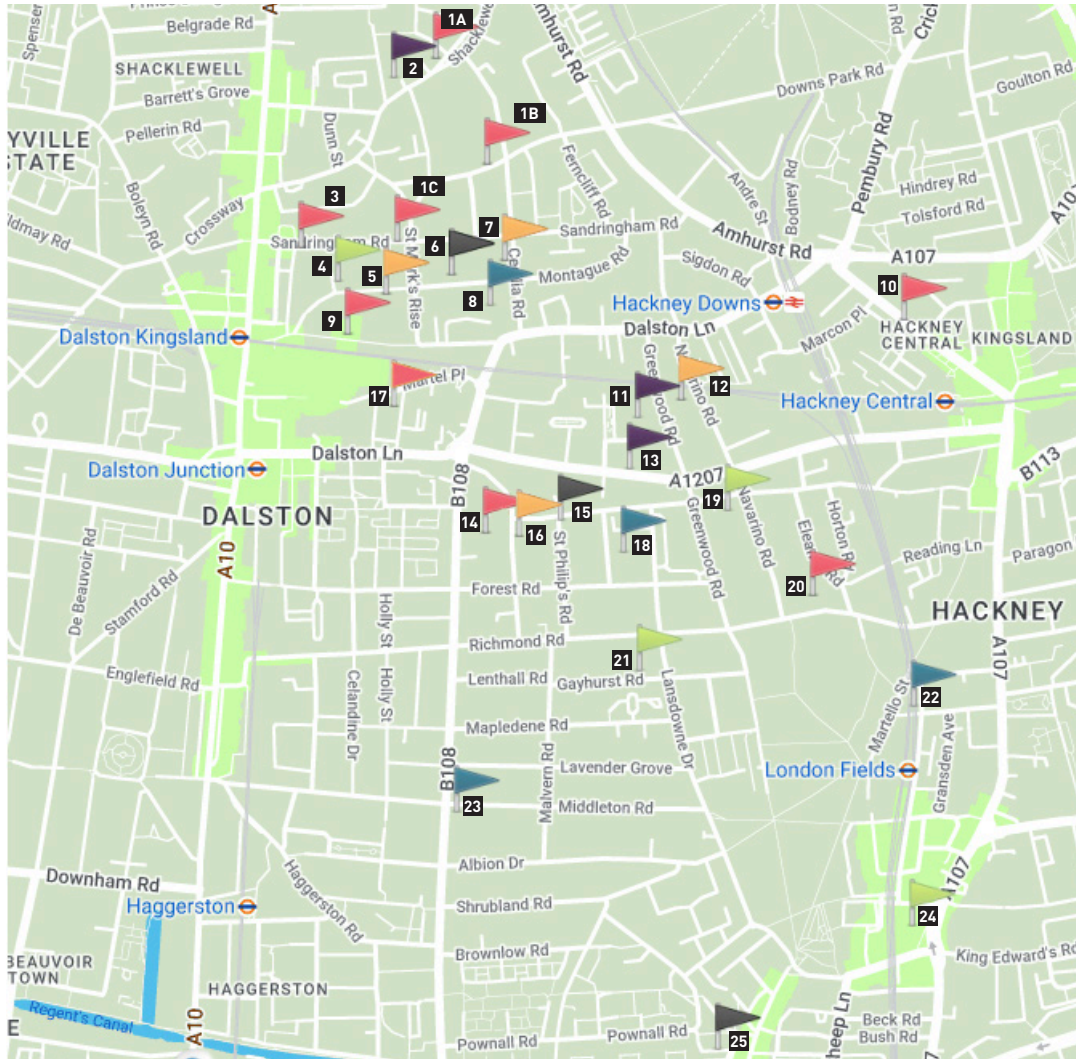

E8 Art and Craft Trail • 2 & 3 Dec 2023

1. A, B, C **Alexis Bamforth**, Multidisciplinary. Shacklewell Green, E8 2EB
2. **Cal Smith Gallery**, Modernist and brutalist artworks, 77 Shacklewell Lane, E8 2EB
3. **Gail Bryson**, Screenprinter. 26A Sandringham Road, E8 2LP
4. **Fiona Fouhy**, Prints & drawings. 31 Colvestone Crescent, E8 2LG
5. **Jane Smith**, Illustrator. 56 Colvestone Crescent, E8 2LH
6. **Monica Boxley and Phil Abel**, Printed textiles (MB) and Limited Edition Books (PA). 57 Colvestone Crescent, E8 2LJ
7. **Graham Stone**, Sketchbooks and other works. 34 Cecilia Road, E8 2ER
8. **Hedy Parry-Davies** Art and architecture (HPD) and **Ben Davies**, ceramics (BD). 17.5 Cecilia Rd, E8 2EP
9. **#SaveRidleyRoad**, Public Art Wall, Film Screening and Afterparty. 51- 63 Ridley Road E8 2NP
10. **Laura Hamilton**, Bird in the Hand- Ceramics & hand printed Linen. 50D Amhurst Road, E8 1JH
11. **Ben Kilburn**, Collages/Paintings and **Rory Brooke**, Printer. 71 Greenwood Rd, E8 1NT
12. **Katrin A. Bohm**, Painting, Drawing, Printmaking. 73A Navarino Road, E8 1AG
13. **Andrea Jones** and **Calvin Richards**, Painting/Drawing. 77a Graham Road, E8 1PB
14. **Jim Boddington**, Ceramics. **Adam Forman**, 2d drawing / painting / printmaking. 37 Parkholme Road E8 3AG
15. **Bryan Poole**, Botanical etchings. Studio opposite, 30 Wilton Way, E8 3EE
16. **Prince George Pub** - Group Show. The Prince George, 40 Parkholme Rd, London E8 3AG
17. **Michael Marriott**, Furniture & Homewares. 11 Ramsgate Street, E8 2FD
18. **Ella Doran**, Textiles and Artworks and **Jenny Lewis**, Photography. Flat 6, Chessum House, 10 Lansdowne Drive, E8 3GJ
19. **Frances Steele**, Painter. 39 Navarino Road, E8 1AD
20. **Anna Maria Velardi**, Ceramics. 70 Wayman Court, Eleanor Rd, E8 3NN
21. **Nicola Hepworth**, Painting and Printmaking and **Studio Forest** Paper based design Studio 42 Lansdowne Drive, E8 3EG
22. **Gianluca Bonomo**, Fine Art, Illustration, Comics, Photography. Flat 8, 32 London Lane, E8 3FU
23. **Penny Fowler**, Ceramics. 84 Middleton Road, E8 4LN
24. **Triangle Ceramics London**, Ceramics. Space Pop-Up. 129 Mare St, E8 3RH
25. **m:m studio ceramics**, Ceramics. Unit 7, Broadway Market Mews, E8 4TS