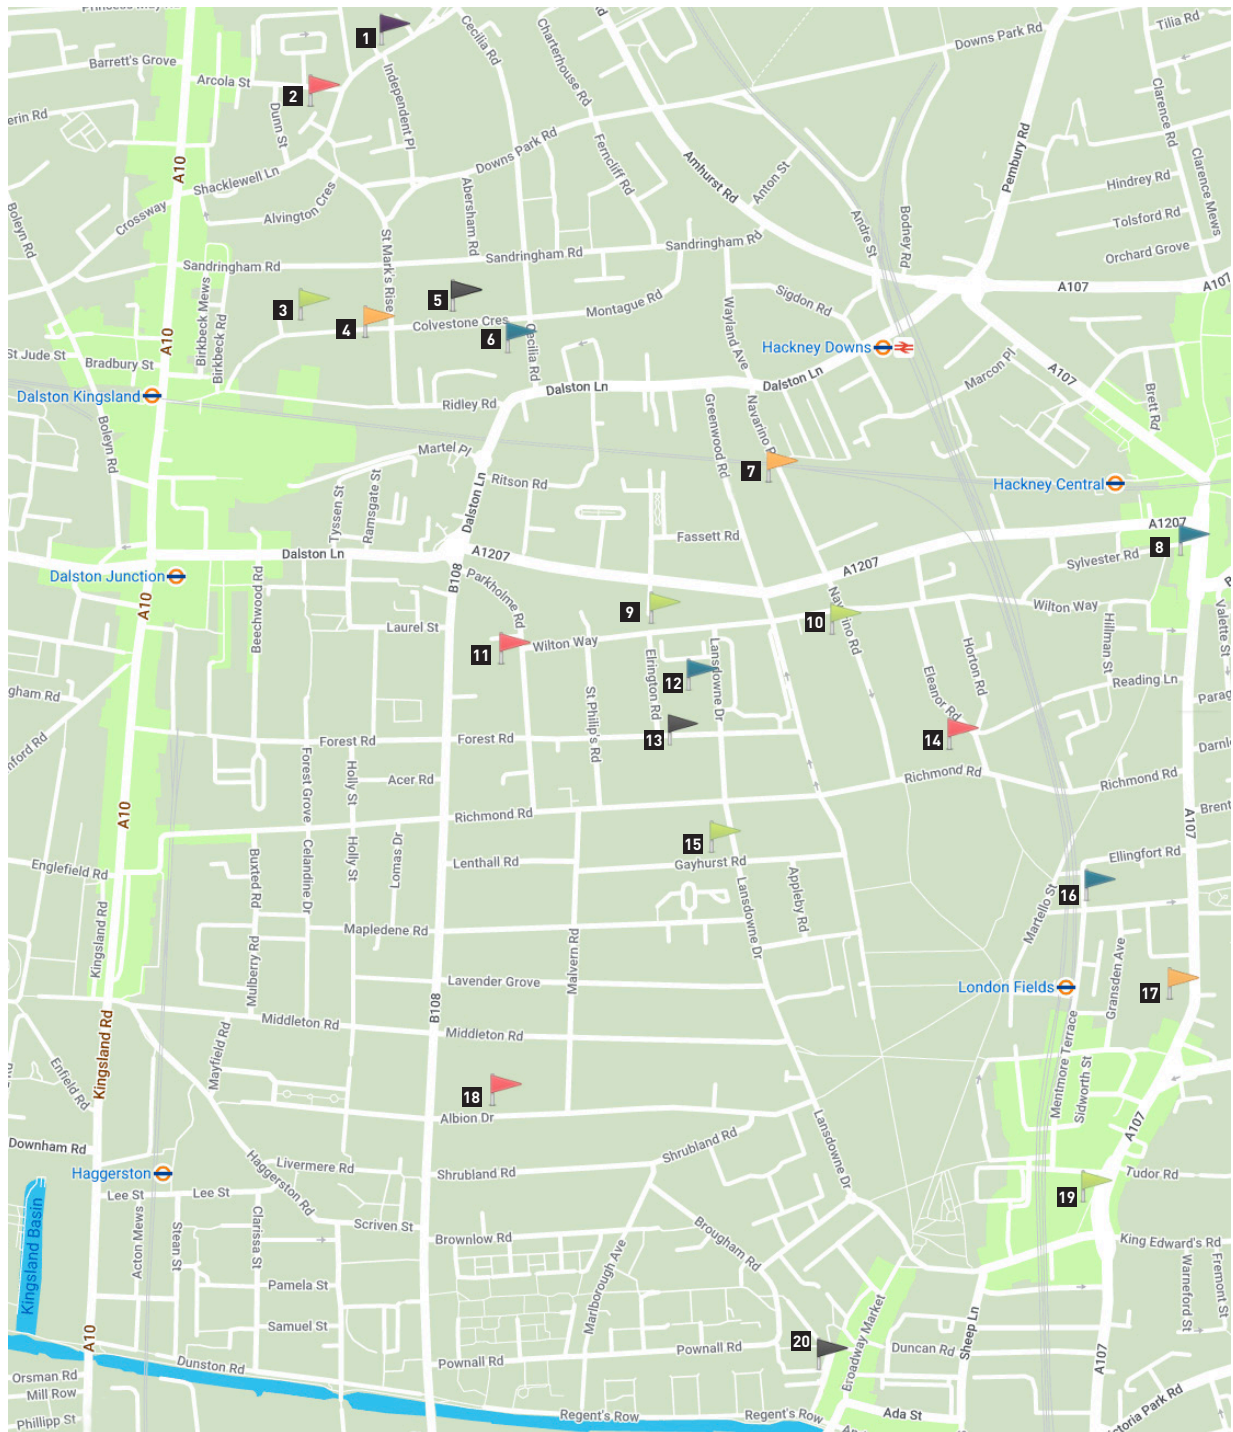

E8 Art and Craft Trail • 10 & 11 June 2023

1. **Cal Smith Gallery**, Modernist and brutalist artworks, 77 Shacklewell Lane, E8 2EB
2. **Kate Hodgson**, creative pit-stop for kids. Halley House School, 52-58 Arcola Street, E8 2DJ
3. **Fiona Fouhy**, Prints & drawings. 31 Colvestone Crescent, E8 2LG
4. **Monica Boxley and Phil Abel**, Printed textiles (MB) and Limited Edition Books (PA). 57 Colvestone Crescent, E8 2LJ
5. **Jane Smith**, Illustrator. 56 Colvestone Crescent, E8 2LH
6. **Hedy Parry-Davies and Ben Davies**, Art and architecture (HPD) and ceramics (BD). 17.5 Cecilia Rd, E8 2EP
7. **Katrin A. Bohm**, Painting, Drawing, Printmaking. 73A Navarino Road, E8 1AG
8. **Virginia O'Dwyer**, Rebecca Wilson Painting, Printing. The Cock Tavern, 315 Mare street, E8 1EJ
9. **Catherine Harrington**, Multi media art. 37B Wilton Way, E8 3ED
10. **Frances Steele**, Painter. 39 Navarino Road, E8 1AD
11. **Jim Boddington**, Ceramics. **Calvin Richards**, Painting / Drawing **Andrea Jones**, Painting/Drawing 37 Parkholme Road, E8 3AG
12. **Ella Doran**, Textiles and Artworks. Flat 6, Chessum House, 10 Lansdowne Drive, E8 3GJ
13. **Studio Forest**, Paper based design, 90b Forest Road, E8 3BH
14. **Anna Maria Velardi**, Ceramics. 70 Wayman Court, Eleanor Rd, E8 3NN
15. **Nicola Hepworth**, Painting and Printmaking. 42 Lansdowne Drive, E8 3EG
16. **Gianluca Bonomo**, Fine Art, Illustration, Comics, Photography. Flat 8, 32 London Lane, E8 3FU
17. **195 Mare Street**, Group show: 14 artists. 195 Mare Street, E8 3QE
18. **Izi Glover**, Etchings on paper and fabric. 15 Albion Drive, E8 4LX
19. **Triangle Ceramics London**, Ceramics. Space Pop-Up. 129 Mare St, E8 3RH
20. **m:m studio ceramics**, Ceramics. Unit 7, Broadway Market Mews, E8 4TS